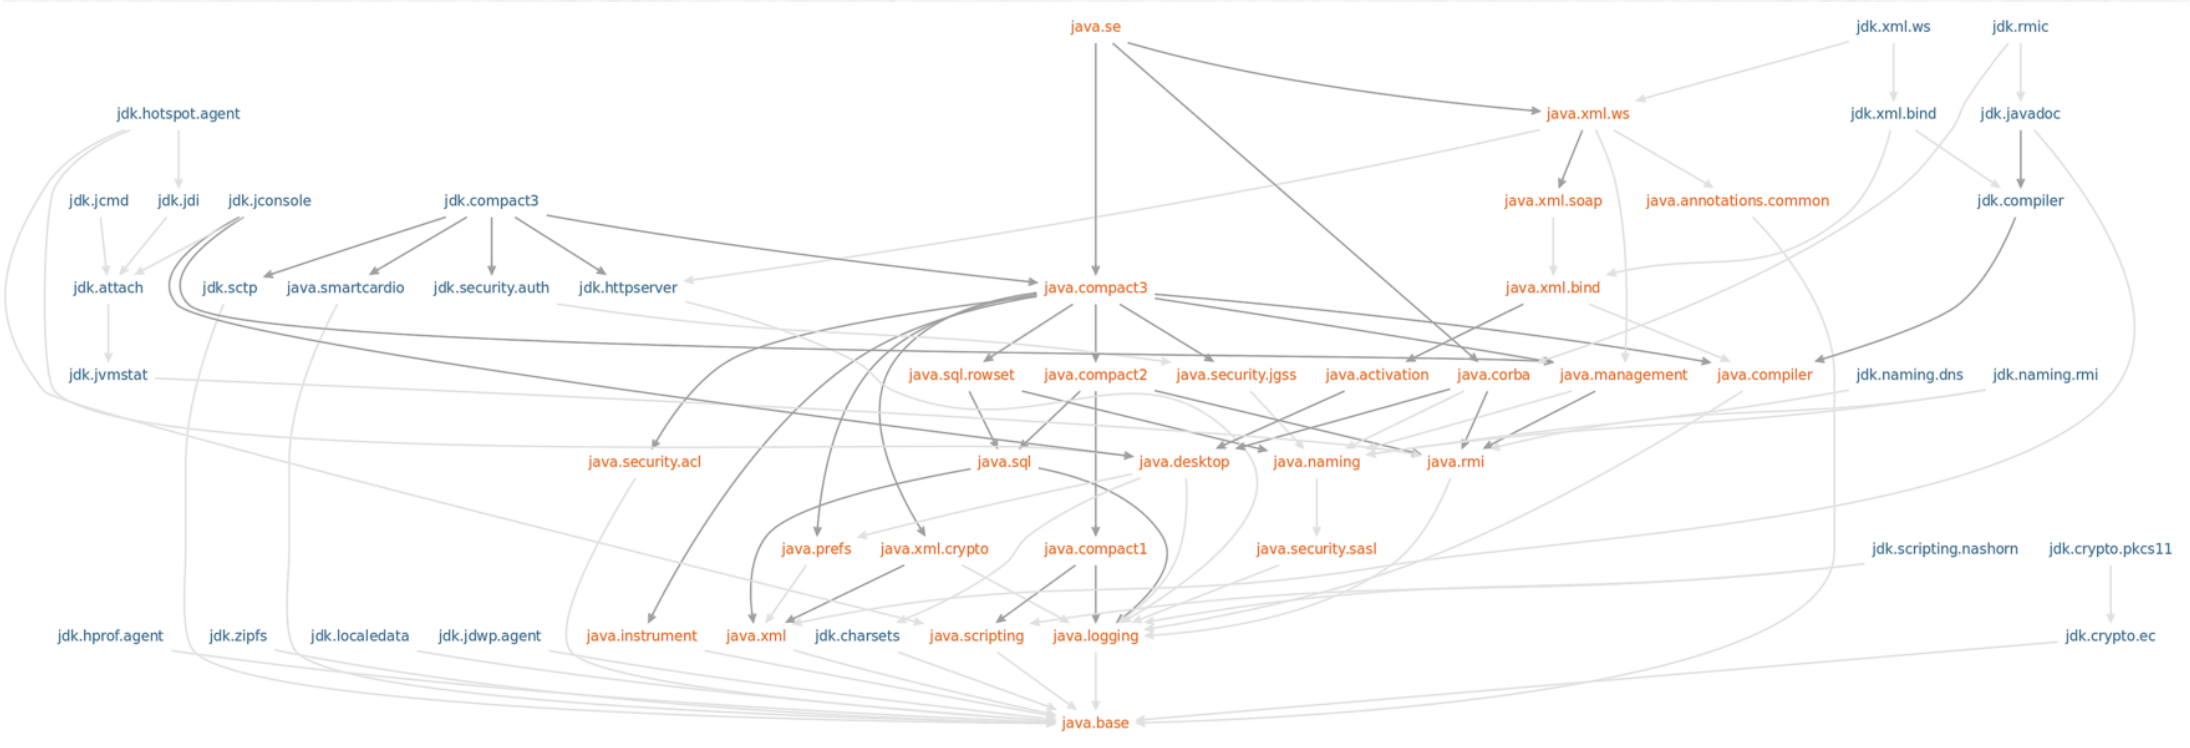

JAVA 9 FOOTPRINT

BJÖRN BESKOW

2017-01-25 | CALLISTAENTERPRISE.SE

+ 20 YEARS WITH THE JVM

© profidata.com.pl

How Big is Too Big?

The JBoss logo, featuring three red dots of varying sizes to the left of the text "JBoss" in a bold, sans-serif font. The "J" and "B" are red, while "oss" is grey. A registered trademark symbol (®) is located at the top right of the "s".

JSR 376: Java Platform Module System

WHAT IS A JIGSAW MODULE?

module-info.java

JIGSAW JEPS

- JEP 200: The Modular JDK
- JEP 201: Modular Source Code
- JEP 220: Modular Run-Time Images
- JEP 260: Encapsulate Most Internal APIs
- JEP 261: Module System
- JEP 282: jlink: The Java Linker

openjdk.java.net

<http://www.java9countdown.xyz/>

~~2009~~

~~2011~~

~~2012~~

~~2013~~

~~2014~~

~~2015~~