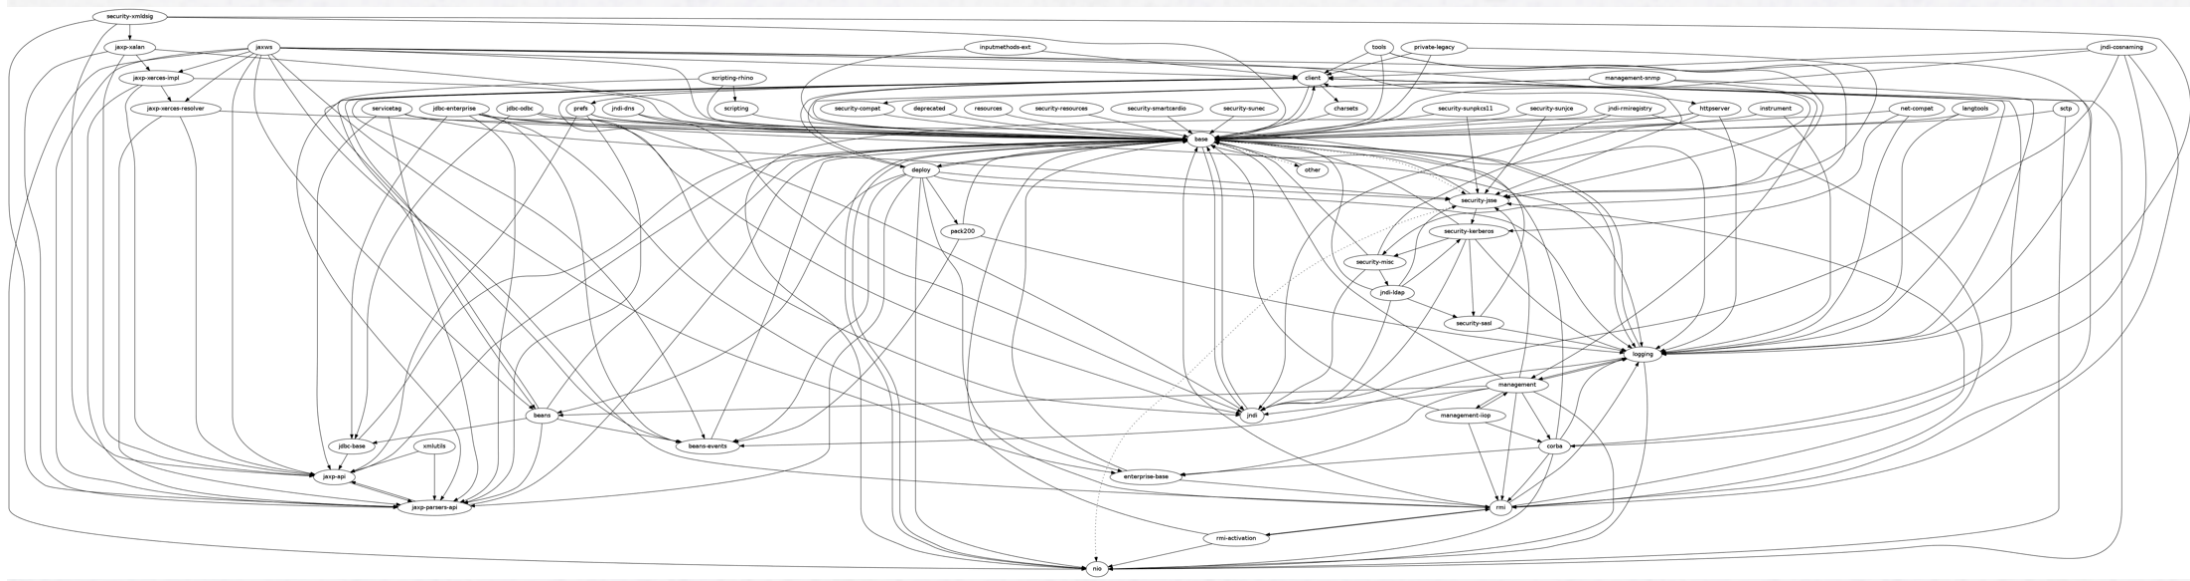

JAVA 9 FOOTPRINT

BJÖRN BESKOW

2017-01-25 | CALLISTAENTERPRISE.SE

+ 20 YEARS WITH THE JVM

© profidata.com.pl

How Big is Too Big?

The JBoss logo, featuring three red dots of varying sizes to the left of the text "JBoss" in a bold, sans-serif font. The "J" and "B" are red, while "oss" is grey. A registered trademark symbol (®) is located at the top right of the "s".

JSR 376: Java Platform Module System

WHAT IS A JIGSAW MODULE?

module-info.java

JIGSAW JEPS

- JEP 200: The Modular JDK
- JEP 201: Modular Source Code
- JEP 220: Modular Run-Time Images
- JEP 260: Encapsulate Most Internal APIs
- JEP 261: Module System
- JEP 282: jlink: The Java Linker